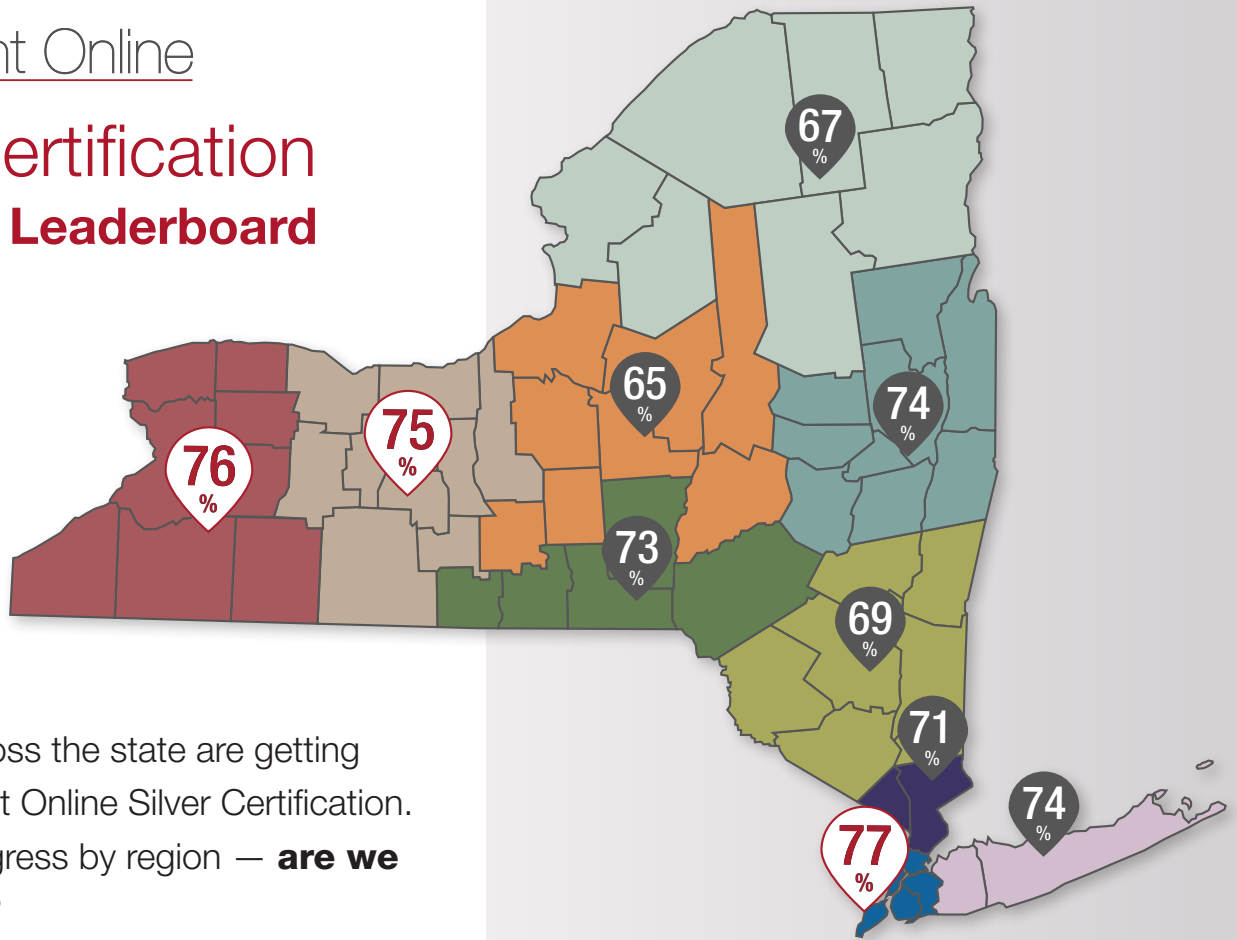

Silver Certification Employer Leaderboard

As of 4/22/19

Employers across the state are getting their Retirement Online Silver Certification. Here's our progress by region — **are we missing you?**

Region	Silver Certified Employers by Region	% Silver Certified
Capital District	369	74%
Central NY	241	65%
Finger Lakes	293	75%
Long Island	358	74%
Lower Hudson Valley	139	71%
Upper Hudson Valley	224	69%
North Country	208	67%
Southern Tier	140	73%
Western NY	341	76%
NYC	85	77%

Top 3 Regions

- #1 NYC
- #2 Western NY
- #3 Finger Lakes

Thomas P. DiNapoli, State Comptroller

List of Silver Certified Employers

Page Navigation

State	2
Counties	5
Community Colleges	5
Cities	5
Towns	6
Villages	13
Miscellaneous	16
School	22

CITY OF WATERTOWN
CITY OF WATERVLIET
CITY OF WHITE PLAINS
CITY OF YONKERS

Towns

TOWN OF ADAMS
TOWN OF ALABAMA
TOWN OF ALBION
TOWN OF ALDEN
TOWN OF ALEXANDER
TOWN OF ALEXANDRIA
TOWN OF ALLEN
TOWN OF ALMA
TOWN OF ALMOND
TOWN OF AMENIA
TOWN OF AMHERST
TOWN OF AMITY
TOWN OF ANDES
TOWN OF ANDOVER
TOWN OF ANTWERP
TOWN OF ARCADE
TOWN OF ARGYLE
TOWN OF ARIETTA
TOWN OF ASHFORD
TOWN OF ASHLAND
TOWN OF ATTICA
TOWN OF AURELIUS
TOWN OF AURORA
TOWN OF AUSTERLITZ
TOWN OF AVA
TOWN OF AVOCA
TOWN OF AVON
TOWN OF BABYLON
TOWN OF BALDWIN
TOWN OF BALLSTON
TOWN OF BANGOR
TOWN OF BARKER
TOWN OF BARRE
TOWN OF BARTON
TOWN OF BATAVIA
TOWN OF BATH
TOWN OF BEDFORD